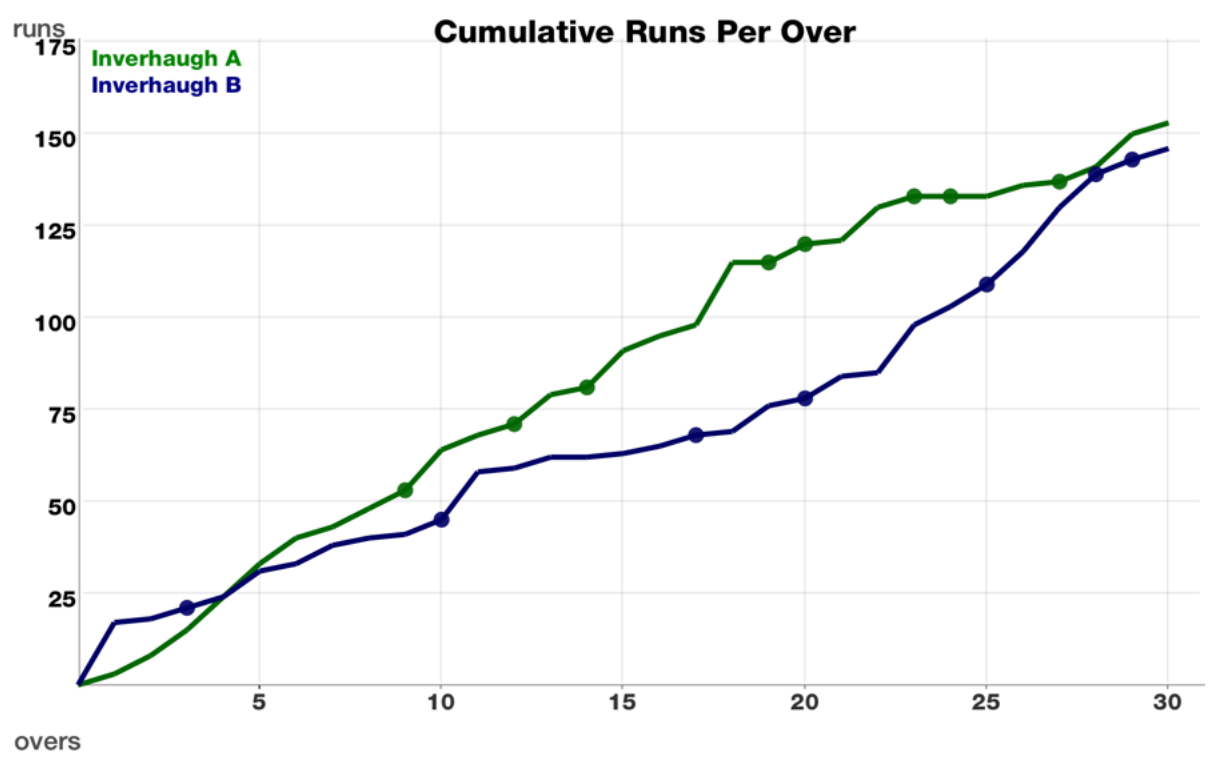

Inverhaugh A vs Inverhaugh B

WORM