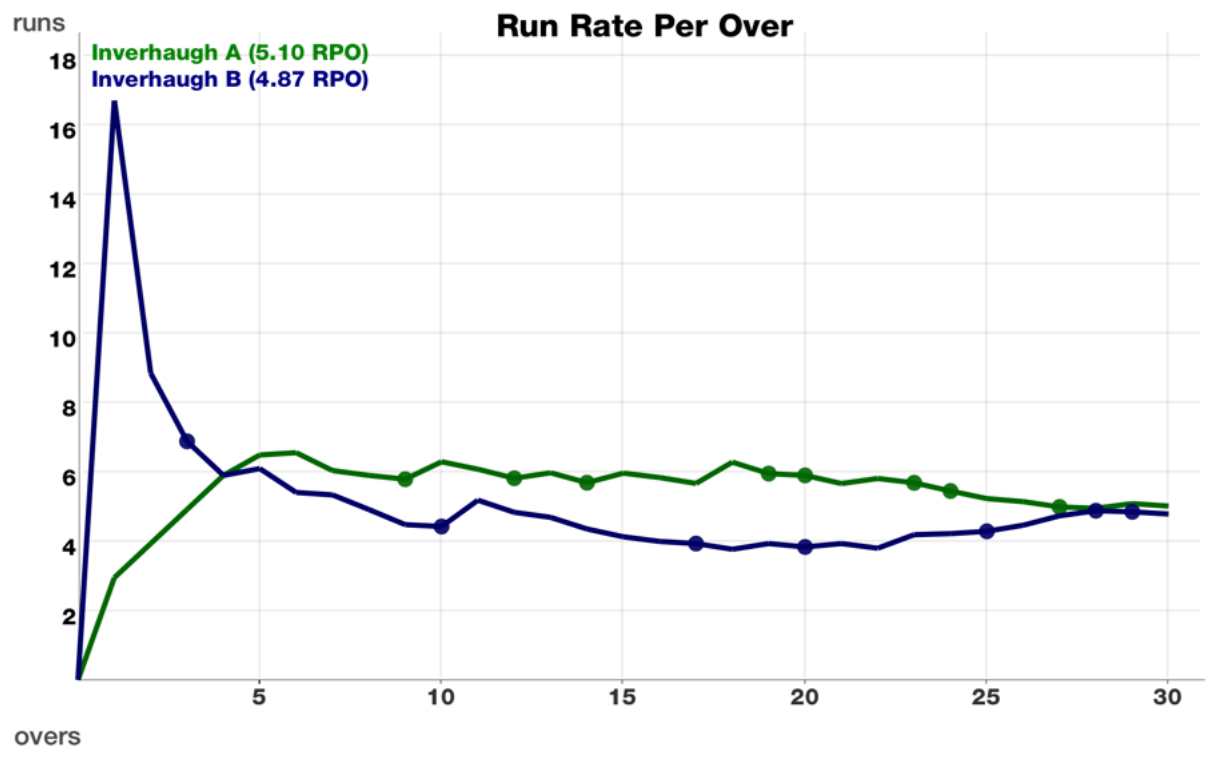

Inverhaugh A vs Inverhaugh B

WORM