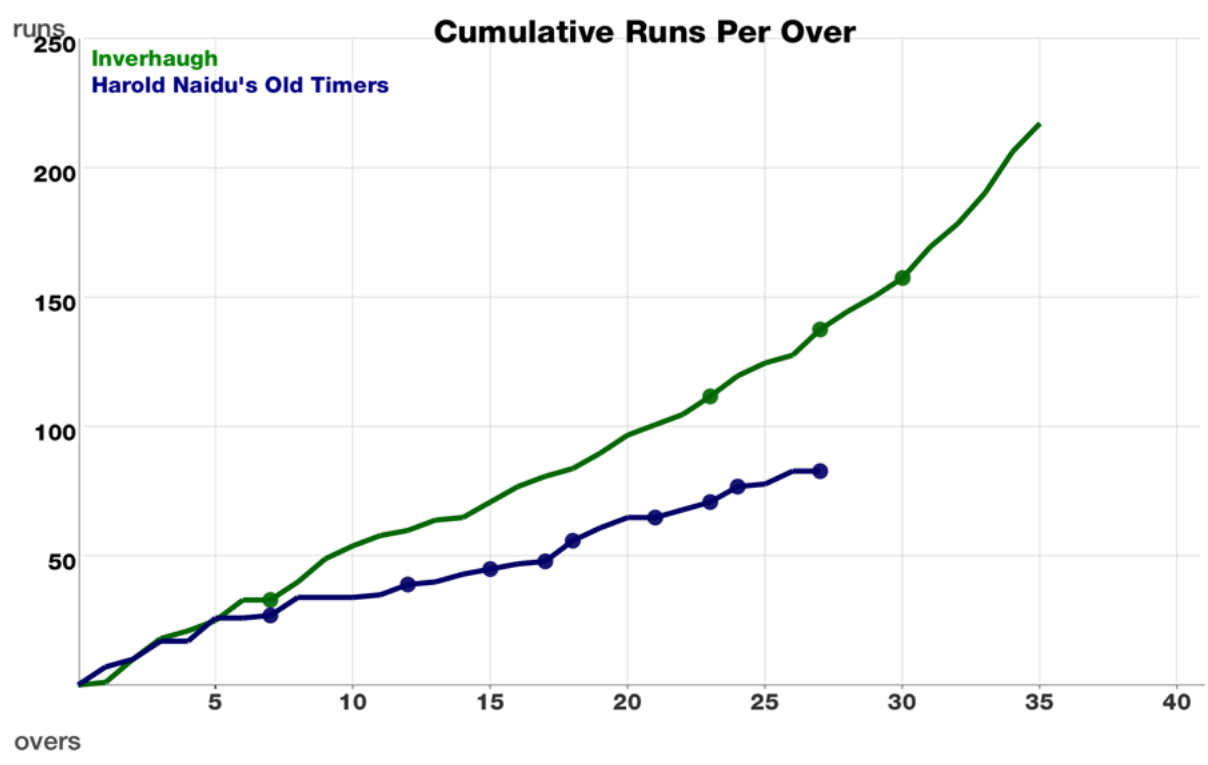

Inverhaugh vs Harold Naidu's Old Timers

WORM