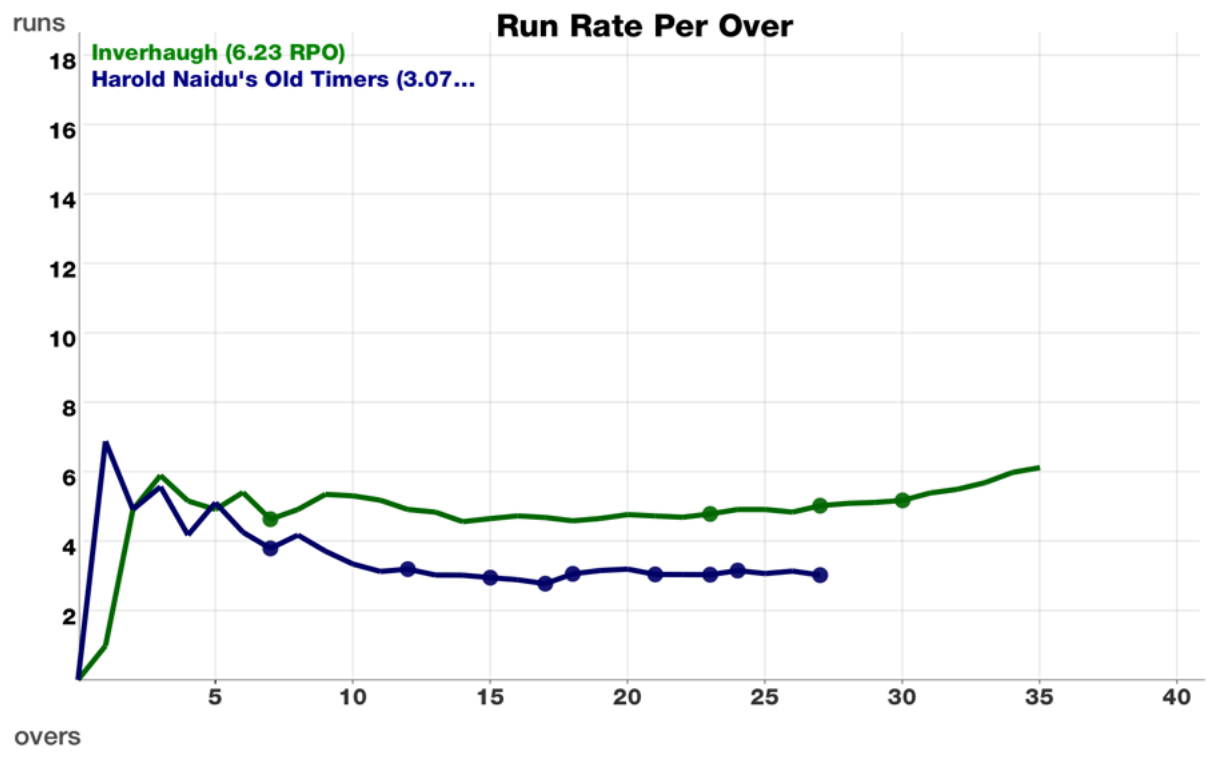

Inverhaugh vs Harold Naidu's Old Timers

WORM