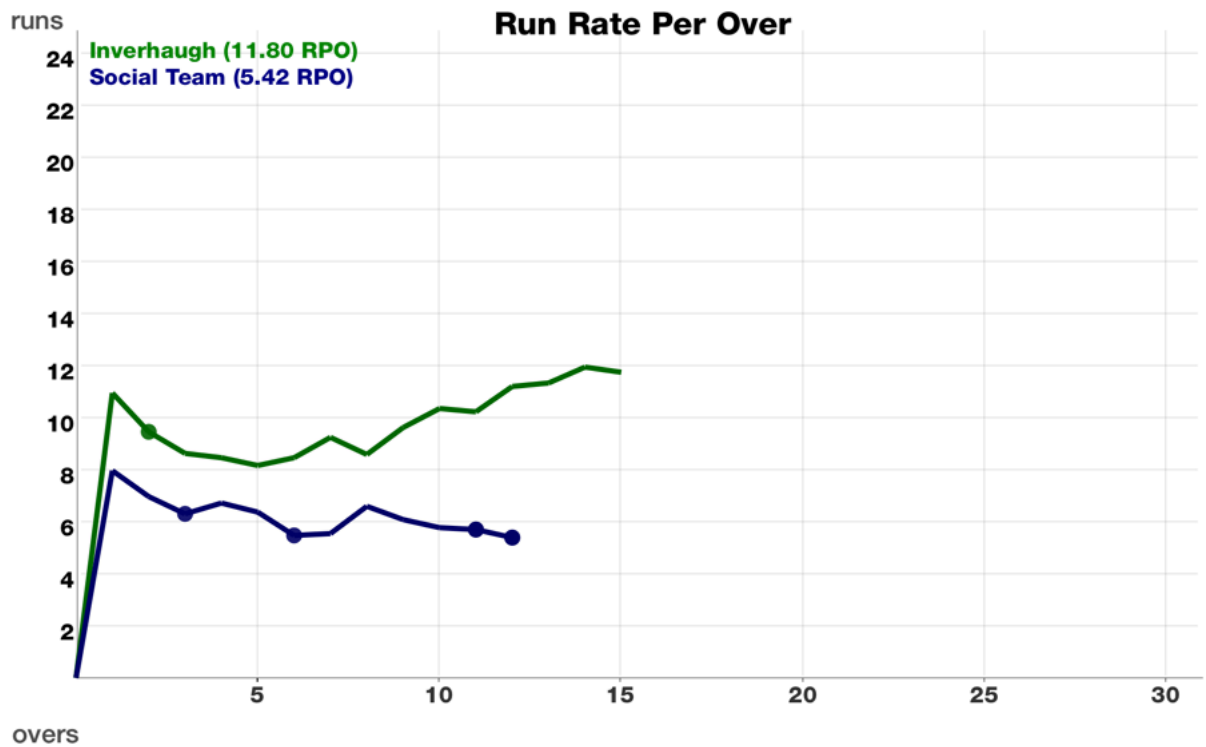

Inverhaugh vs Social Team

WORM