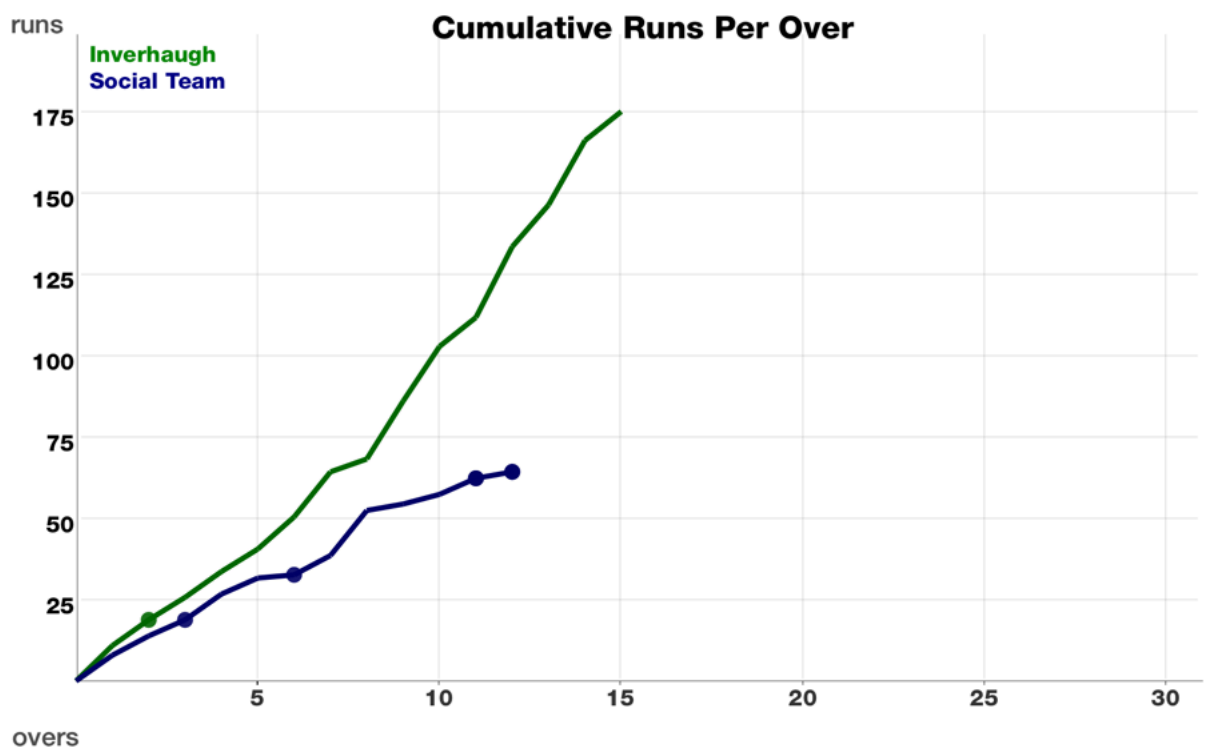

Inverhaugh vs Social Team

WORM