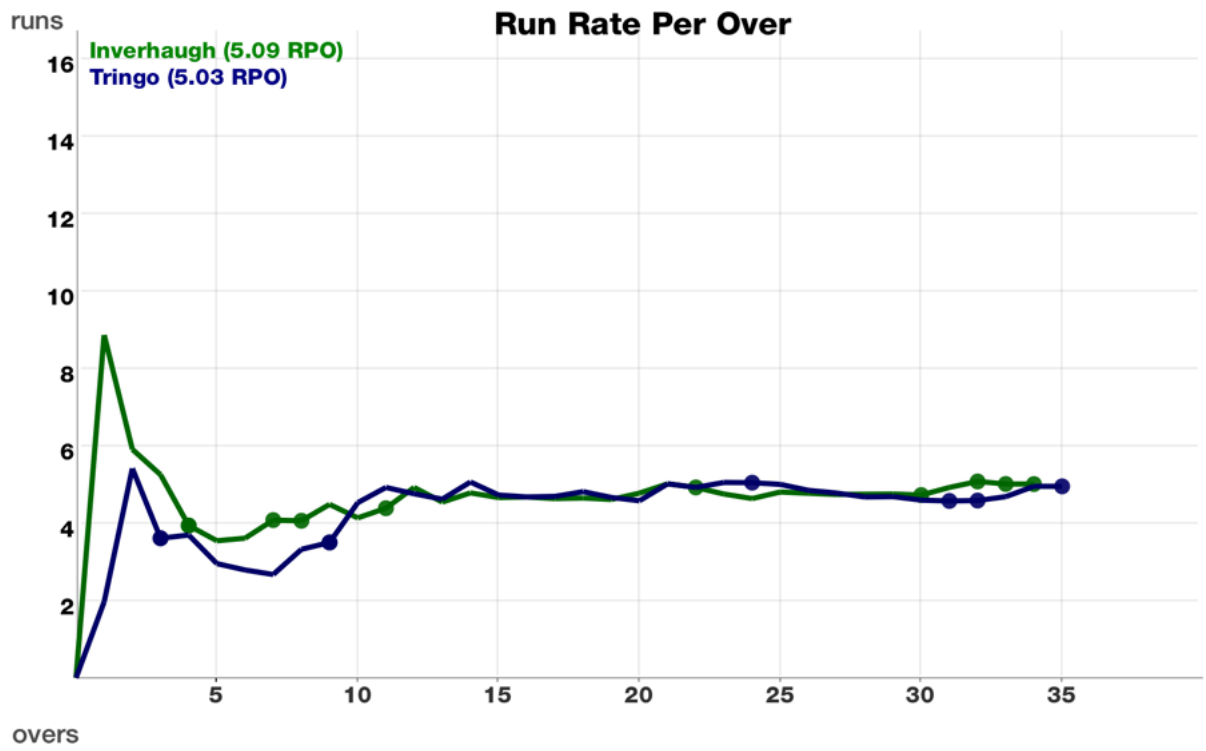

Inverhaugh vs Tringo

WORM