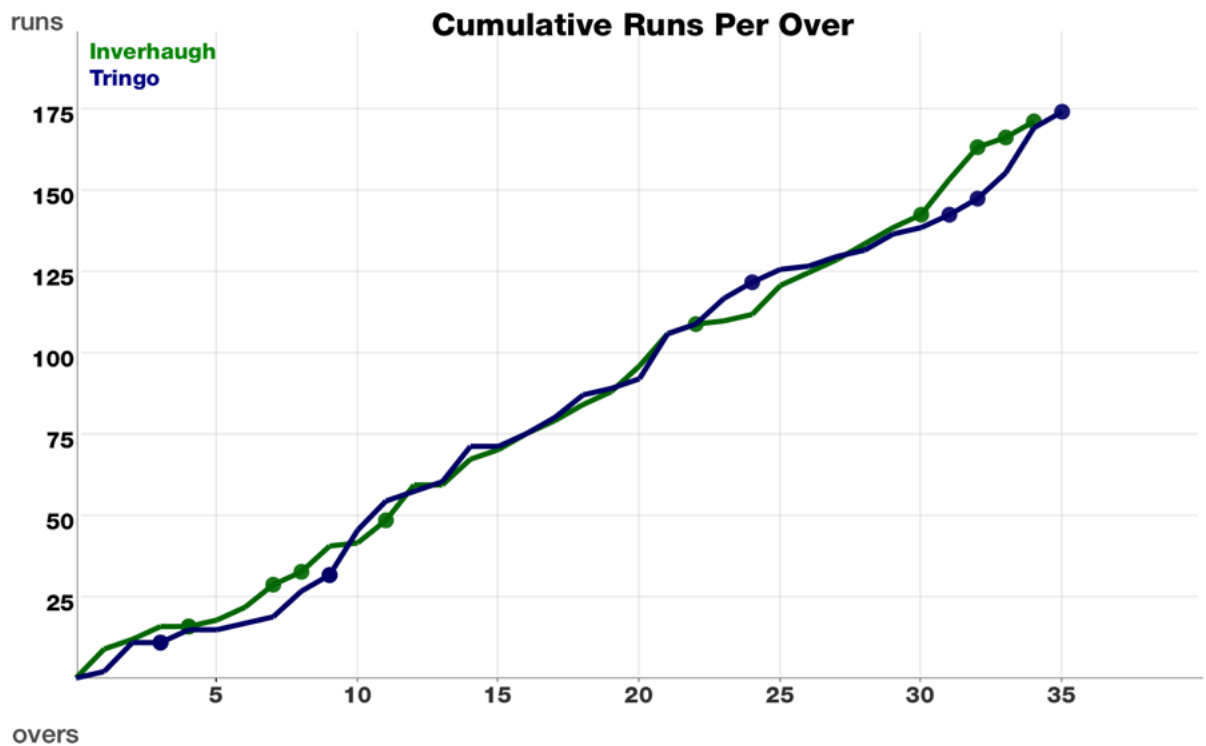

Inverhaugh vs Tringo

WORM