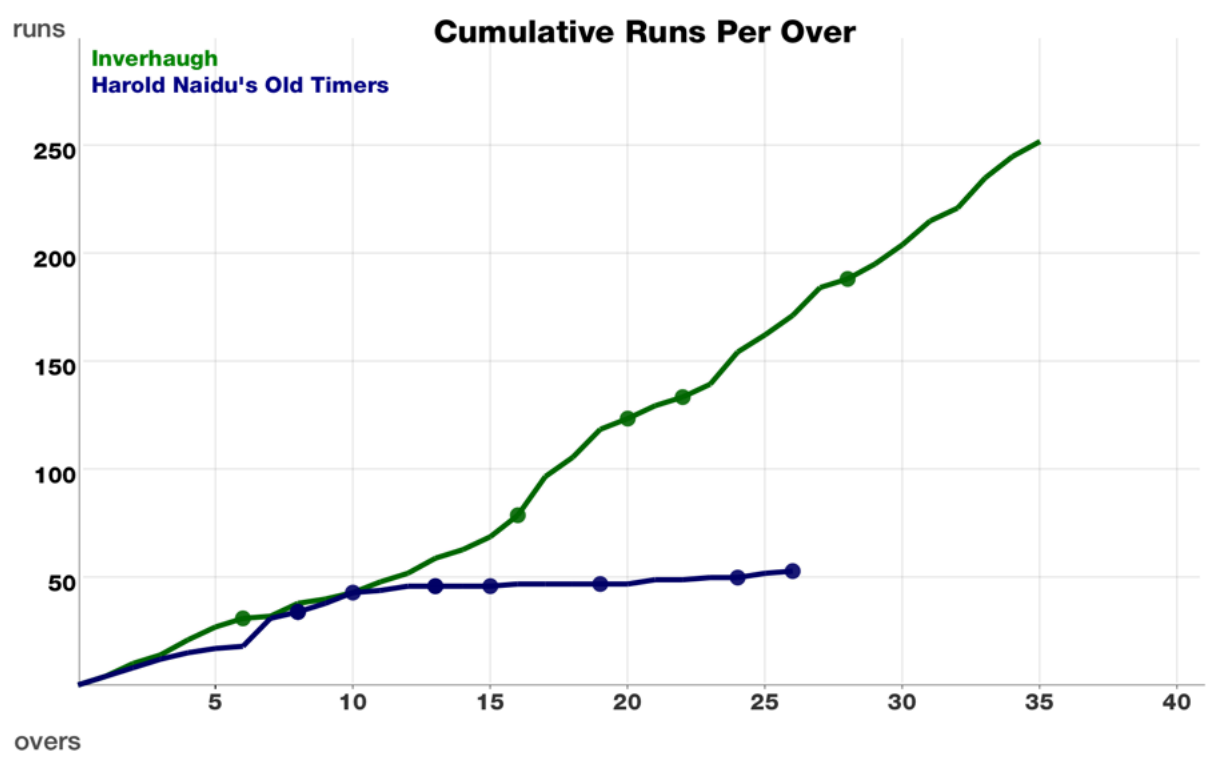

Inverhaugh vs Harold Naidu's Old Timers

WORM