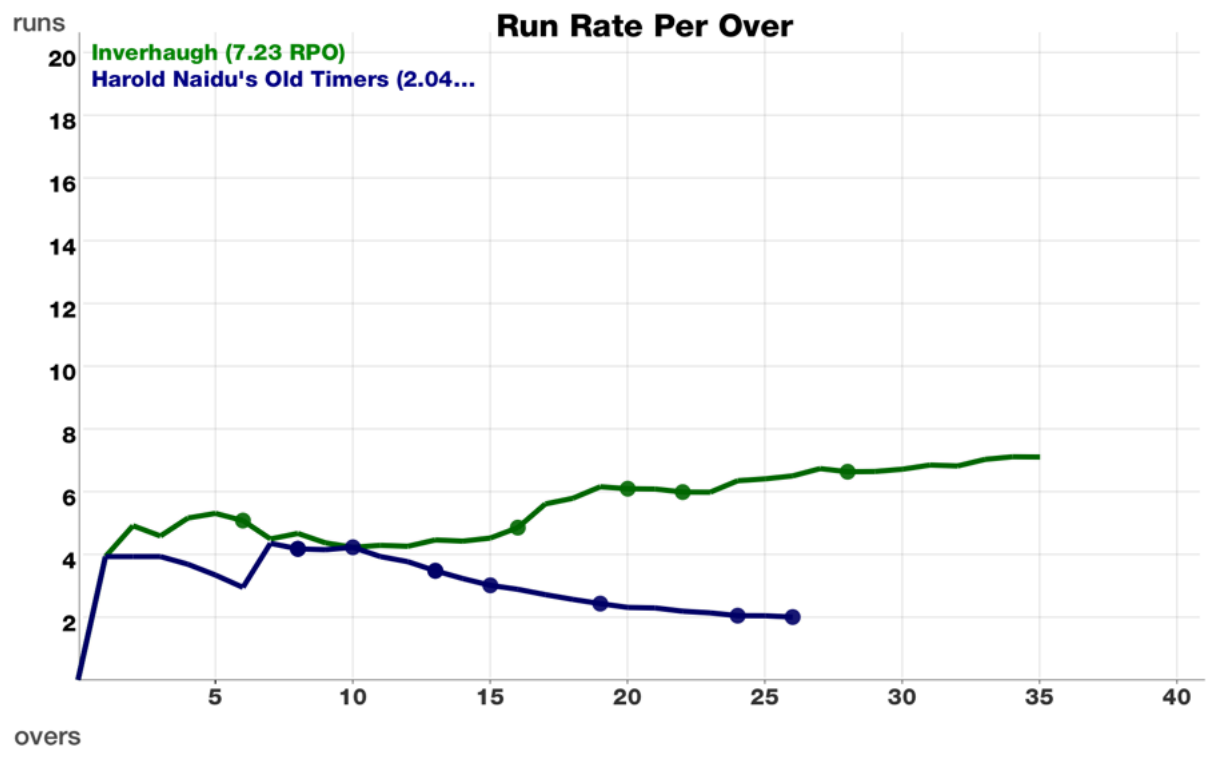

Inverhaugh vs Harold Naidu's Old Timers

WORM