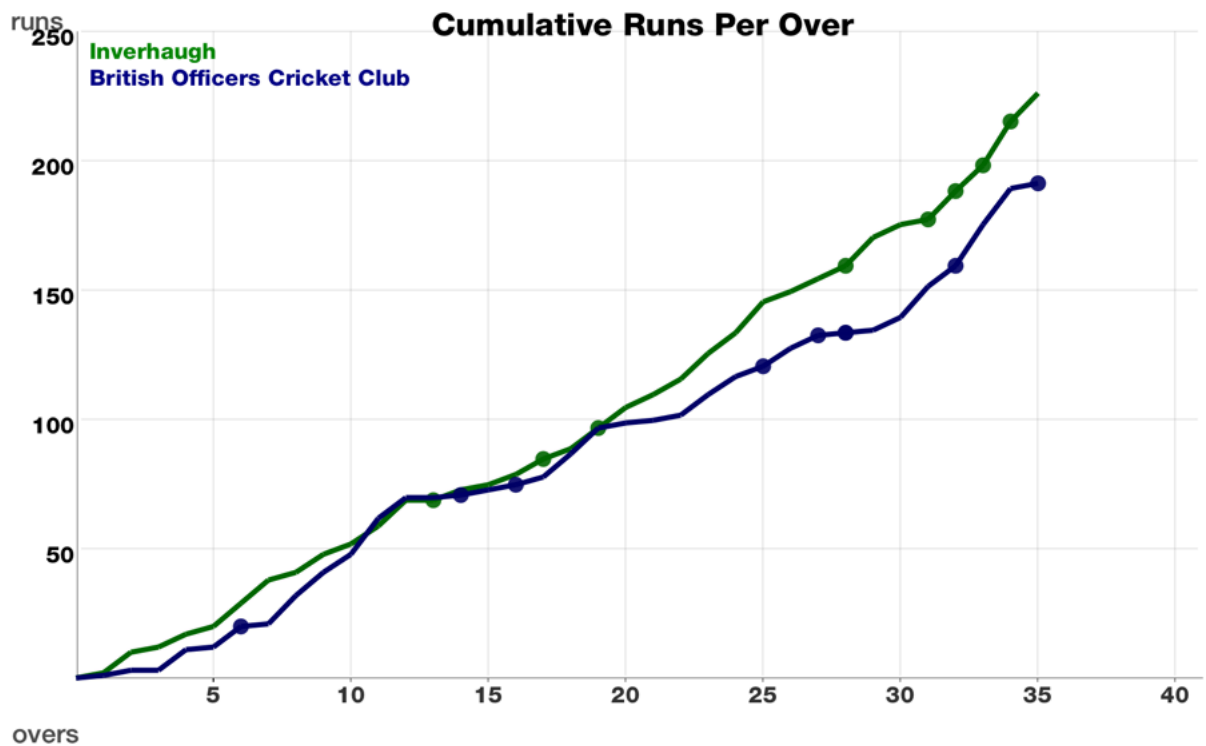

Inverhaugh vs British Officers Cricket Club

WORM