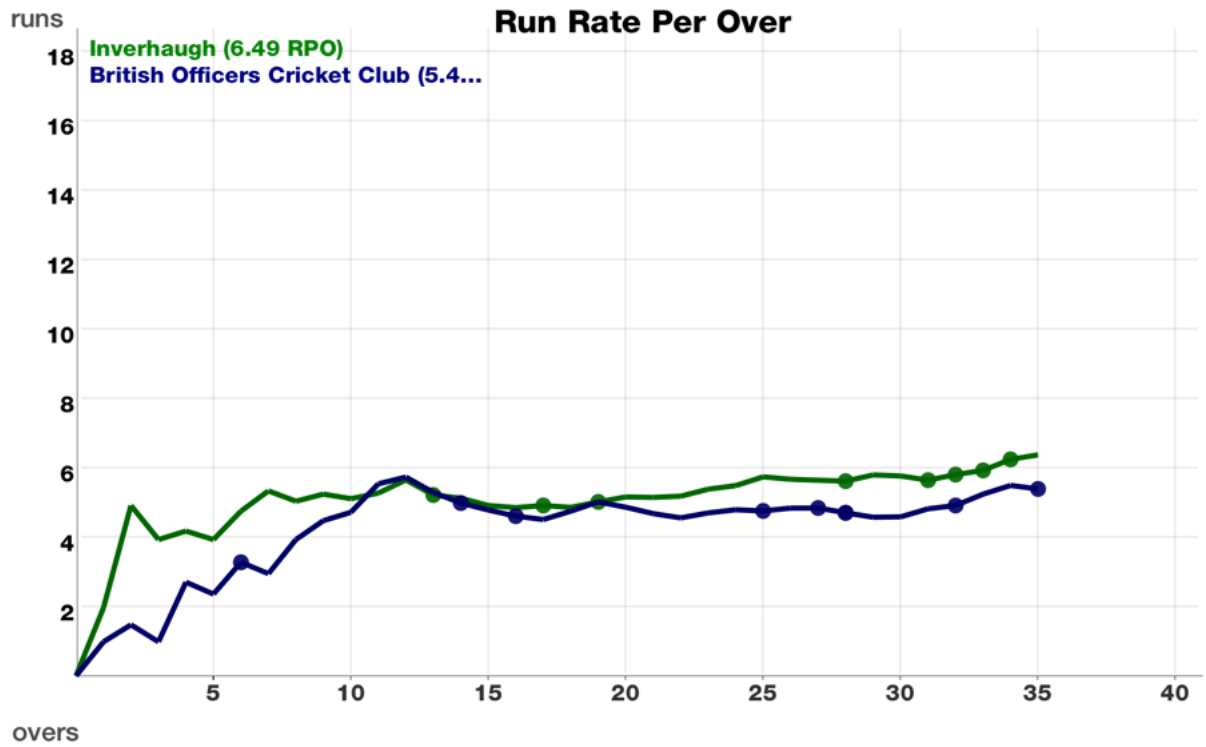

Inverhaugh vs British Officers Cricket Club

WORM