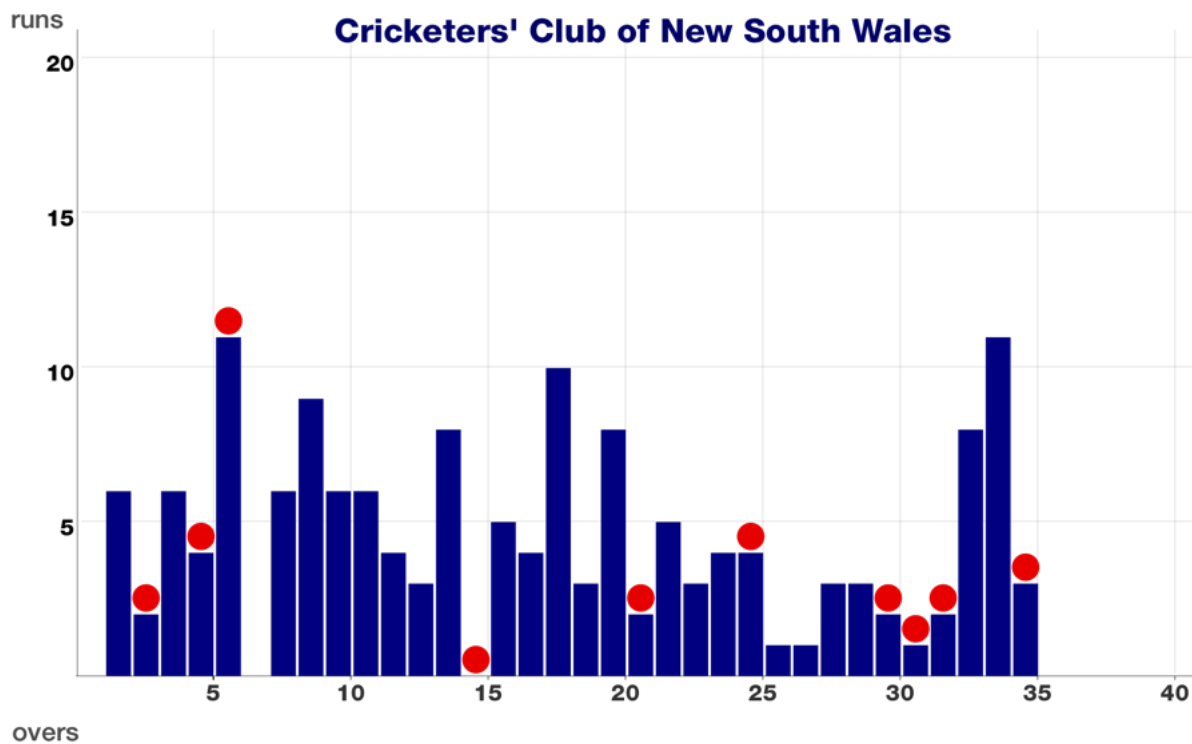

Inverhaugh vs Cricketers' Club of New South Wales

Inverhaugh INNINGS

O	RUNS	WKT	BOWLER	BALL BY BALL
1	5	0	S McCullum	2 1 . . 2 .
2	10	0	W Stonehouse	1wd 1wd 1 . . 1 1 .
3	12	0	S McCullum	. . . 1 . 1
4	19	0	W Stonehouse	3 . 2 . 2 .
5	24	0	S McCullum	2 . 2 . 1 .
6	27	0	W Stonehouse	. . 1 1 1 .
7	29	0	S McCullum	. 1 . . 1wd .
8	35	0	W Stonehouse	1 2 . . 2 1
9	37	0	P Moorhouse	 2
10	40	0	W Stonehouse	. . 1 1 1 .
11	41	0	P Moorhouse	 1
12	48	0	W Stonehouse	. 1 1 1wd 3 1 .
13	48	1	P Moorhouse	. W . . . .
14	56	1	W Stonehouse	4 1 . 1nb . 1 1
15	57	1	P Moorhouse	1 . . . . .
16	61	1	D Cameron	. . 1 1 . 2wd .
17	71	1	P Moorhouse	. 4 3 1 2 .
18	78	1	D Cameron	. 4 1 1 . 1
19	81	1	P Moorhouse	. 1 . 1 . 1
20	83	2	D Cameron	W . 1 1 . .
21	84	2	J Wise	1 . . . . .
22	88	2	D Cameron	. 1 . 2 1 .
23	88	3	J Wise	. . . . . W
24	94	3	D Cameron	. . . 6 . .
25	96	3	J Wise	. 2 . . . . .
26	101	3	D Cameron	1 . 3 . 1wd . .
27	102	4	J Wise	. . 1 . W .
28	103	4	Jim Morrison	. . . 1 . .
29	109	4	J Wise	. 1 1 3 . 1
30	120	4	Jim Morrison	1 . 1wd 1 . 6 2
31	124	4	M McCullum	. 1 . . 1 2
32	129	4	Jim Morrison	. 2 1 . 1 1
33	136	4	M McCullum	2 . 1 1 1 2
34	142	4	S McCullum	2 1 1 1 . 1
35	154	5	T Robertson	1 1nbW 1wd 1 3wd 1 1 1 2

Cricketers' Club of New South Wales INNINGS

O	RUNS	WKT	BOWLER	BALL BY BALL
1	0	0	Navdeep Randhawa	. . . . .
2	6	0	I Singh	3wd 1wd . . 1wd . . 1wd .
3	8	1	Navdeep Randhawa	. . . 2 . W
4	14	1	I Singh	. 2 . . . 4
5	18	2	Navdeep Randhawa	4 . . . W .
6	29	3	I Singh	. . W 3wd 4 3wd . 1
7	29	3	Navdeep Randhawa	. . . . .
8	35	3	I Singh	. . 1wd . . 1 4
9	44	3	R Singh	1 1 . 4 2 1
10	50	3	M Walia	. 1 . 4 . 1
11	56	3	R Singh	. . 4 2 . .
12	60	3	M Walia	. . 2 1 1 .
13	63	3	R Singh	1 . 1 . . 1
14	71	3	V Correia	. 2 . 4 . 2
15	71	4	M Walia	. . . . . W
16	76	4	V Correia	. . 4 1 . .
17	80	4	M Walia	1 2lb . . . 1
18	90	4	V Correia	. 1lb 4 1nb 4 . .
19	93	4	M Walia	. . . 1 1 1
20	101	4	R Krishnamoorthy	2 1 . 4 1 .
21	103	5	M Walia	. 1wd . 1 . . W
22	108	5	R Krishnamoorthy	1 . 1 1 . 2
23	111	5	M Walia	1 . 1 1 . .
24	115	5	R Krishnamoorthy	. . 1 . 1 2
25	119	6	R Singh	2lb 2 . . . W
26	120	6	V Correia	1 . . . . .
27	121	6	R Singh	1 . . . . .
28	124	6	V Correia	. 1 . . 1 1
29	127	6	R Singh	1 . 2 . . .
30	129	7	V Correia	. . . 2 W .
31	130	8	R Singh	. W . . 1 .
32	132	9	V Correia	. 1 . W 1 .
33	140	9	Navdeep Randhawa	. 2 3wd 1 1 1 .
34	151	9	R Krishnamoorthy	2 6 1 1 1 .
35	154	10	Navdeep Randhawa	1 2 W

Inverhaugh vs Cricketers' Club of New South Wales

Manhattan