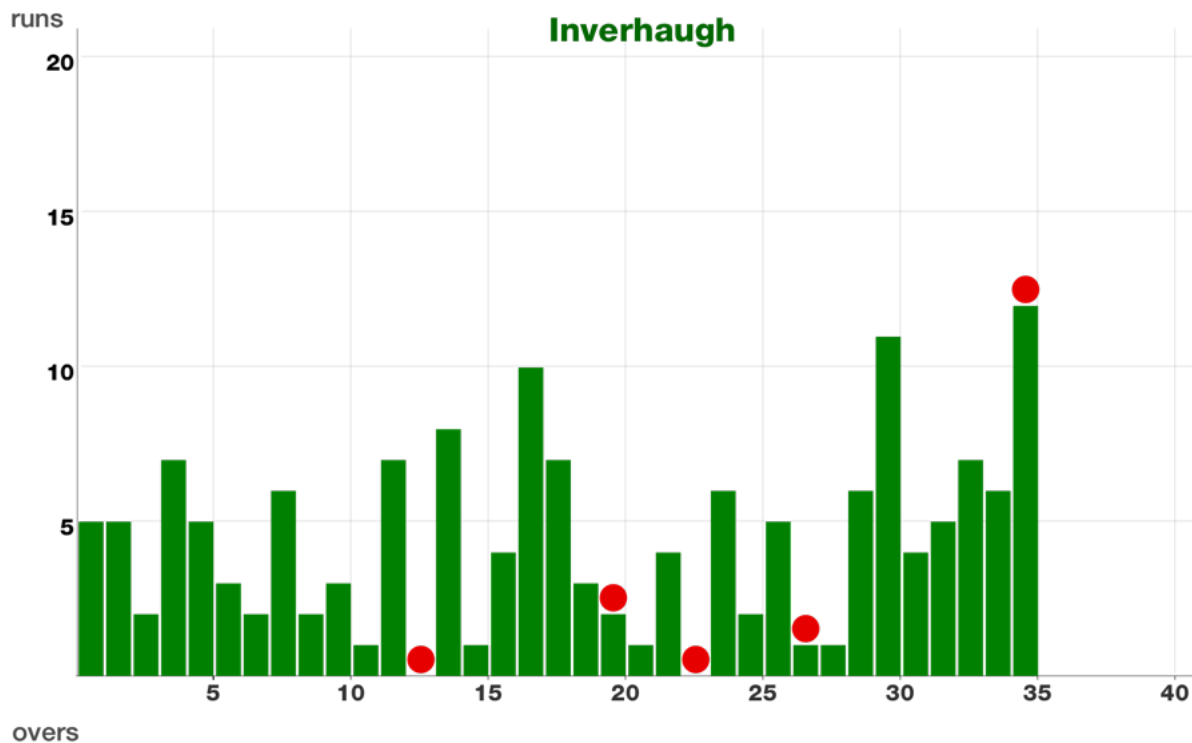

Inverhaugh vs Cricketers' Club of New South Wales

Inverhaugh INNINGS

O	RUNS	WKT	BOWLER	BALL BY BALL
1	5	0	S McCullum	2 1 . . 2 .
2	10	0	W Stonehouse	1wd 1wd 1 . . 1 1 .
3	12	0	S McCullum	. . . 1 . 1
4	19	0	W Stonehouse	3 . 2 . 2 .
5	24	0	S McCullum	2 . 2 . 1 .
6	27	0	W Stonehouse	. . 1 1 1 .
7	29	0	S McCullum	. 1 . . 1wd .
8	35	0	W Stonehouse	1 2 . . 2 1
9	37	0	P Moorhouse	 2
10	40	0	W Stonehouse	. . 1 1 1 .
11	41	0	P Moorhouse	 1
12	48	0	W Stonehouse	. 1 1 1wd 3 1 .
13	48	1	P Moorhouse	. W . . . .
14	56	1	W Stonehouse	4 1 . 1nb . 1 1
15	57	1	P Moorhouse	1 . . . . .
16	61	1	D Cameron	. . 1 1 . 2wd .
17	71	1	P Moorhouse	. 4 3 1 2 .
18	78	1	D Cameron	. 4 1 1 . 1
19	81	1	P Moorhouse	. 1 . 1 . 1
20	83	2	D Cameron	W . 1 1 . .
21	84	2	J Wise	1 . . . . .
22	88	2	D Cameron	. 1 . 2 1 .
23	88	3	J Wise	. . . . . W
24	94	3	D Cameron	. . . 6 . .
25	96	3	J Wise	. 2 . . . . .
26	101	3	D Cameron	1 . 3 . 1wd . .
27	102	4	J Wise	. . 1 . W .
28	103	4	Jim Morrison	. . . 1 . .
29	109	4	J Wise	. 1 1 3 . 1
30	120	4	Jim Morrison	1 . 1wd 1 . 6 2
31	124	4	M McCullum	. 1 . . 1 2
32	129	4	Jim Morrison	. 2 1 . 1 1
33	136	4	M McCullum	2 . 1 1 1 2
34	142	4	S McCullum	2 1 1 1 . 1
35	154	5	T Robertson	1 1nbW 1wd 1 3wd 1 1 1 2

Cricketers' Club of New South Wales INNINGS

O	RUNS	WKT	BOWLER	BALL BY BALL
1	0	0	Navdeep Randhawa	. . . . .
2	6	0	I Singh	3wd 1wd . . 1wd . . 1wd .
3	8	1	Navdeep Randhawa	. . . 2 . W
4	14	1	I Singh	. 2 . . . 4
5	18	2	Navdeep Randhawa	4 . . . W .
6	29	3	I Singh	. . W 3wd 4 3wd . 1
7	29	3	Navdeep Randhawa	. . . . .
8	35	3	I Singh	. . 1wd . . 1 4
9	44	3	R Singh	1 1 . 4 2 1
10	50	3	M Walia	. 1 . 4 . 1
11	56	3	R Singh	. . 4 2 . .
12	60	3	M Walia	. . 2 1 1 .
13	63	3	R Singh	1 . 1 . . 1
14	71	3	V Correia	. 2 . 4 . 2
15	71	4	M Walia	. . . . . W
16	76	4	V Correia	. . 4 1 . .
17	80	4	M Walia	1 2lb . . . 1
18	90	4	V Correia	. 1lb 4 1nb 4 . .
19	93	4	M Walia	. . . 1 1 1
20	101	4	R Krishnamoorthy	2 1 . 4 1 .
21	103	5	M Walia	. 1wd . 1 . . W
22	108	5	R Krishnamoorthy	1 . 1 1 . 2
23	111	5	M Walia	1 . 1 1 . .
24	115	5	R Krishnamoorthy	. . 1 . 1 2
25	119	6	R Singh	2lb 2 . . . W
26	120	6	V Correia	1 . . . . .
27	121	6	R Singh	1 . . . . .
28	124	6	V Correia	. 1 . . 1 1
29	127	6	R Singh	1 . 2 . . .
30	129	7	V Correia	. . . 2 W .
31	130	8	R Singh	. W . . 1 .
32	132	9	V Correia	. 1 . W 1 .
33	140	9	Navdeep Randhawa	. 2 3wd 1 1 1 .
34	151	9	R Krishnamoorthy	2 6 1 1 1 .
35	154	10	Navdeep Randhawa	1 2 W

Inverhaugh vs Cricketers' Club of New South Wales

Manhattan