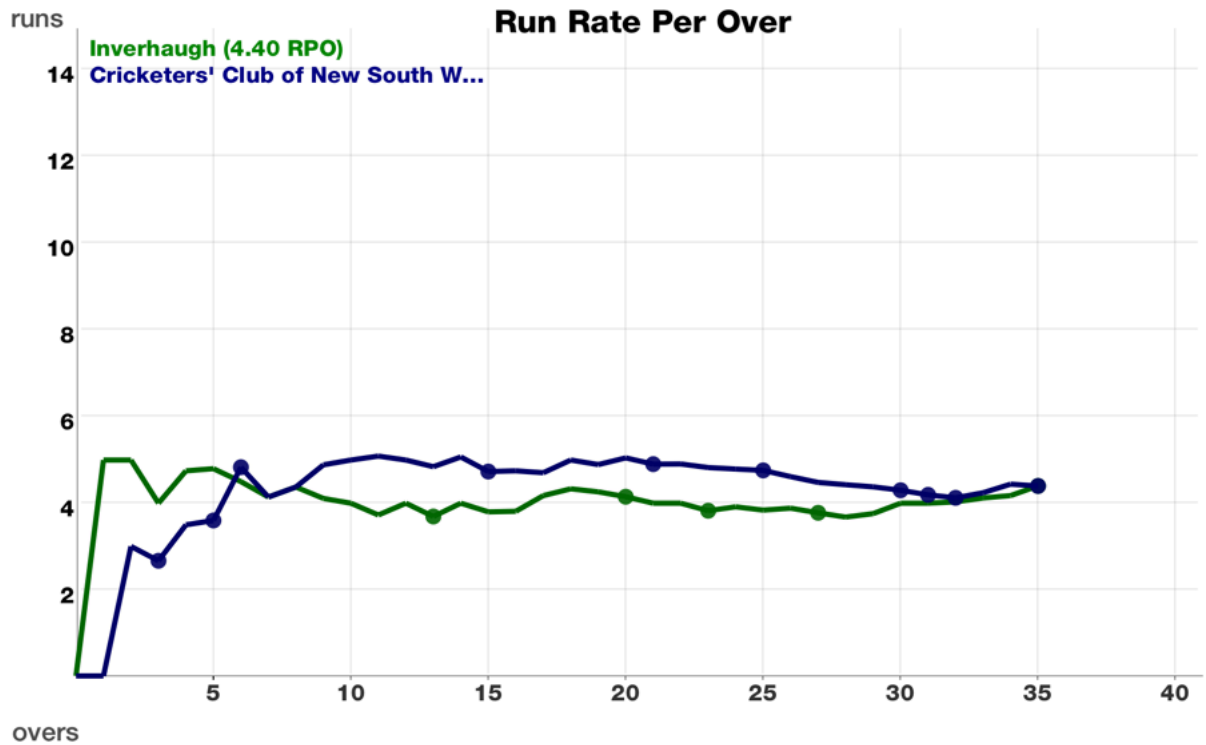

Inverhaugh vs Cricketers' Club of New South Wales

WORM