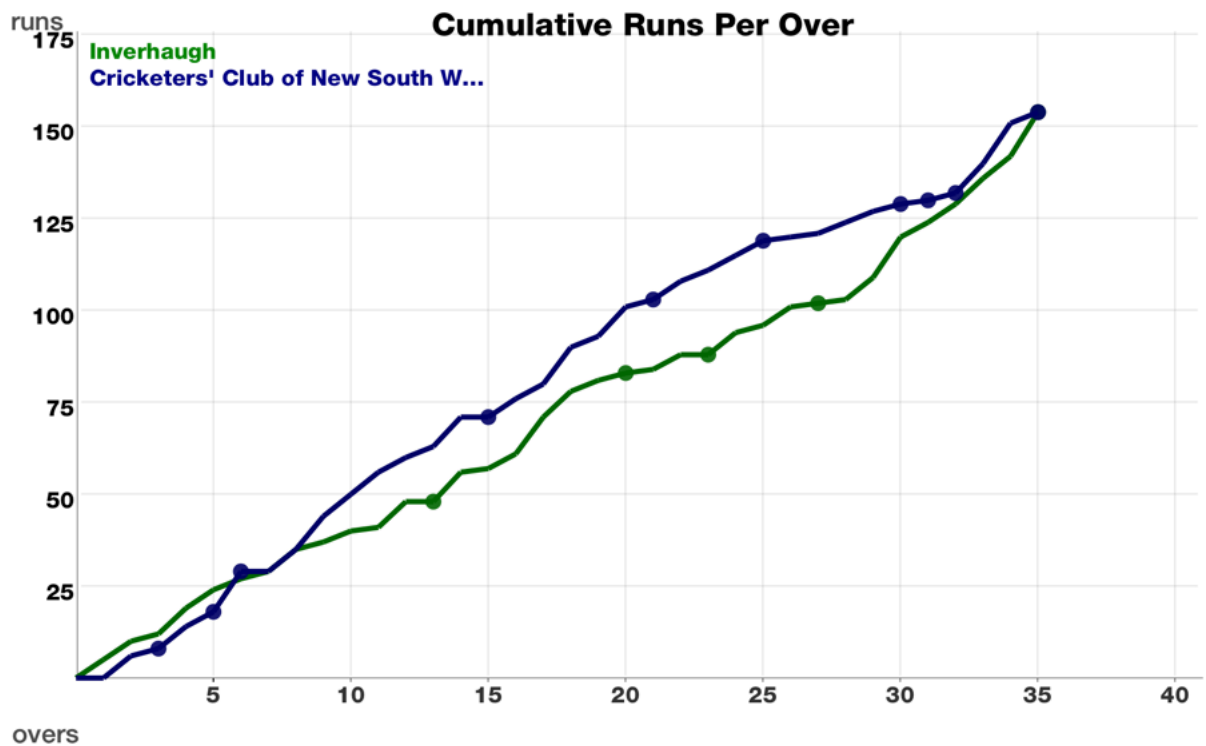

Inverhaugh vs Cricketers' Club of New South Wales

WORM