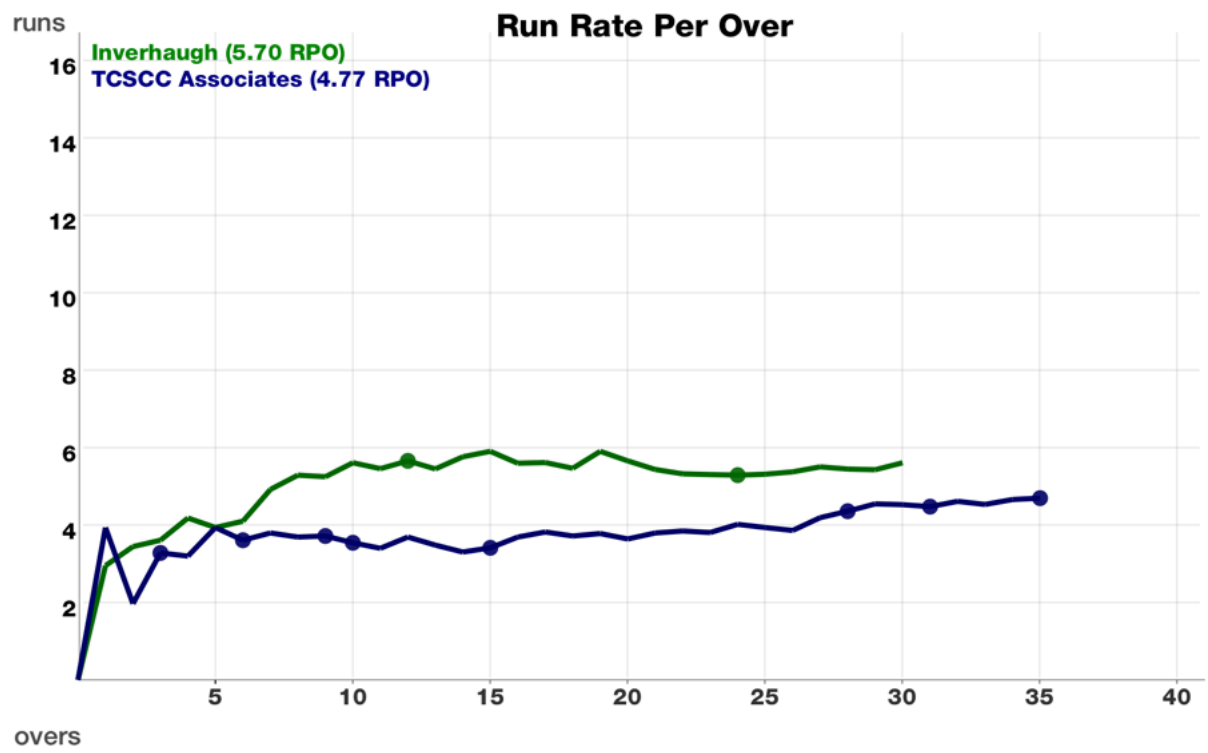

Inverhaugh vs TCSCC Associates

WORM