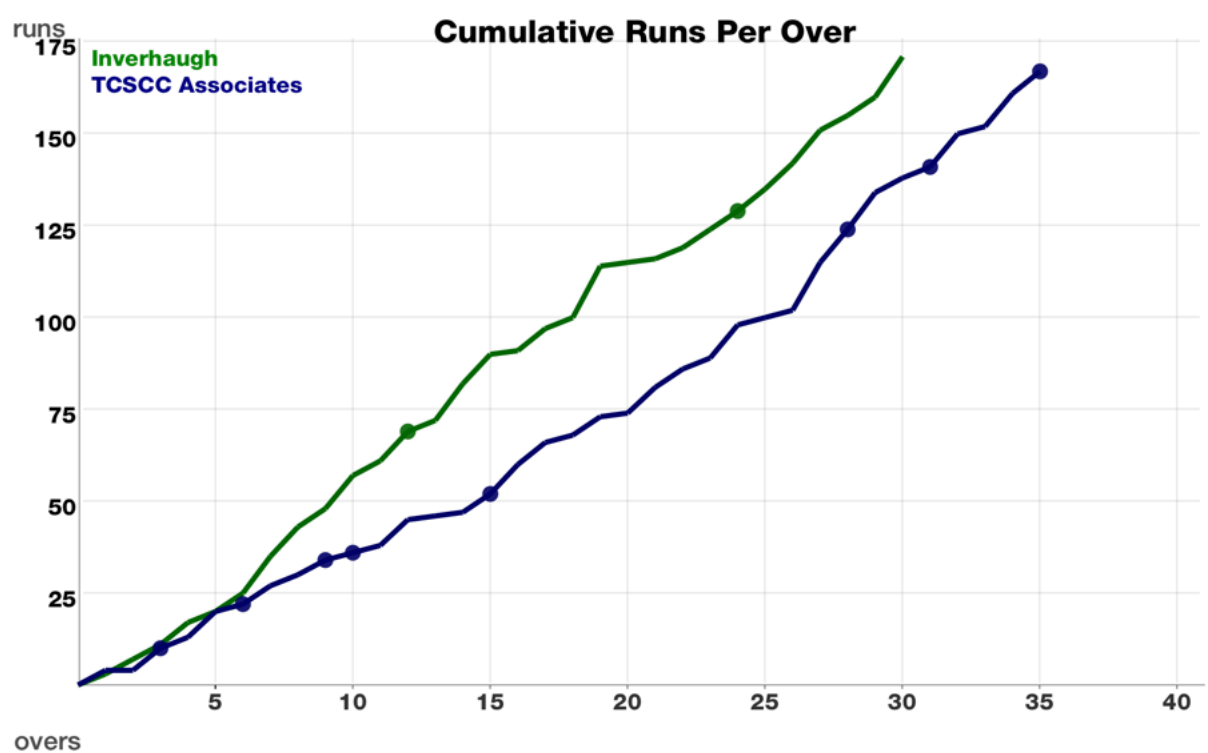

Inverhaugh vs TCSCC Associates

WORM