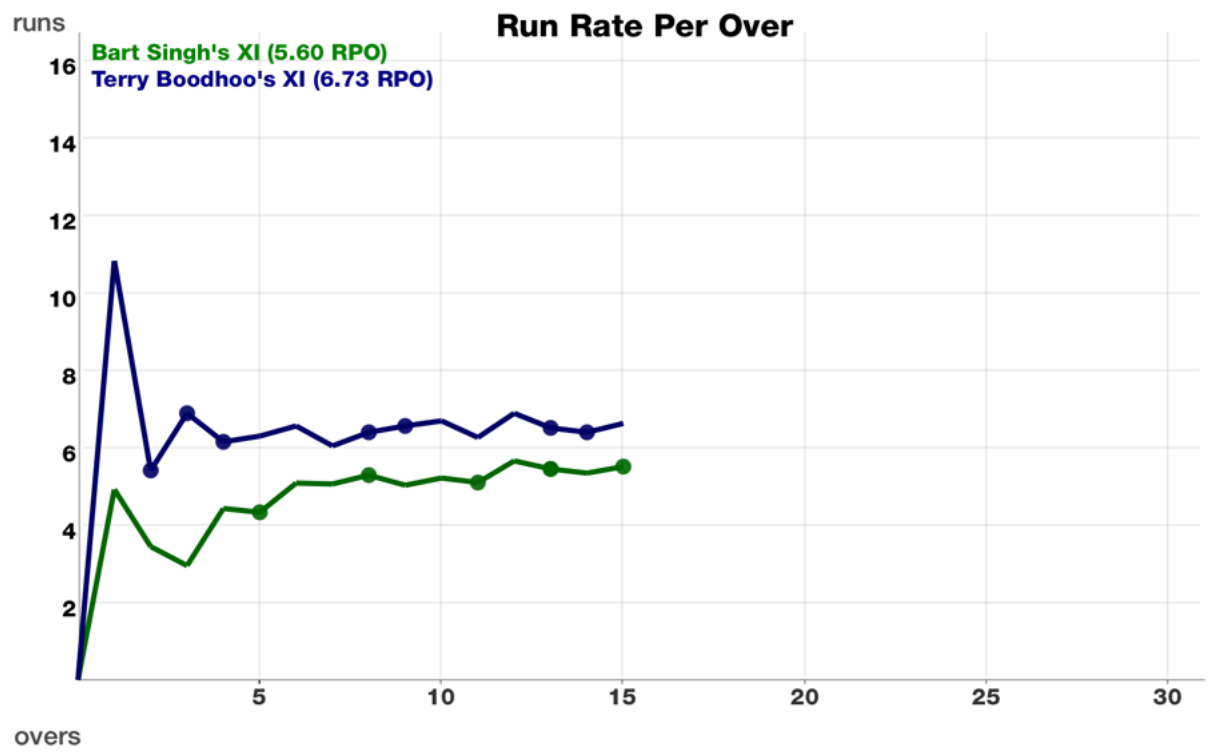

Bart Singh's XI vs Terry Boodhoo's XI

WORM