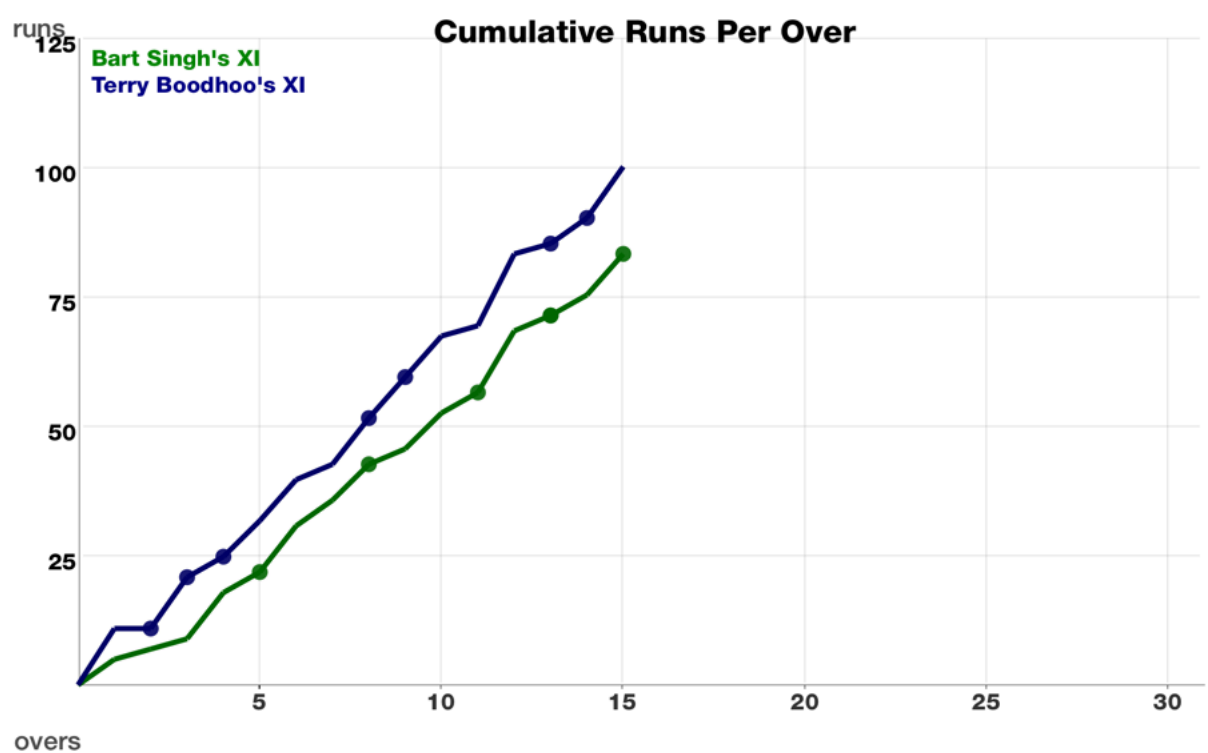

Bart Singh's XI vs Terry Boodhoo's XI

WORM