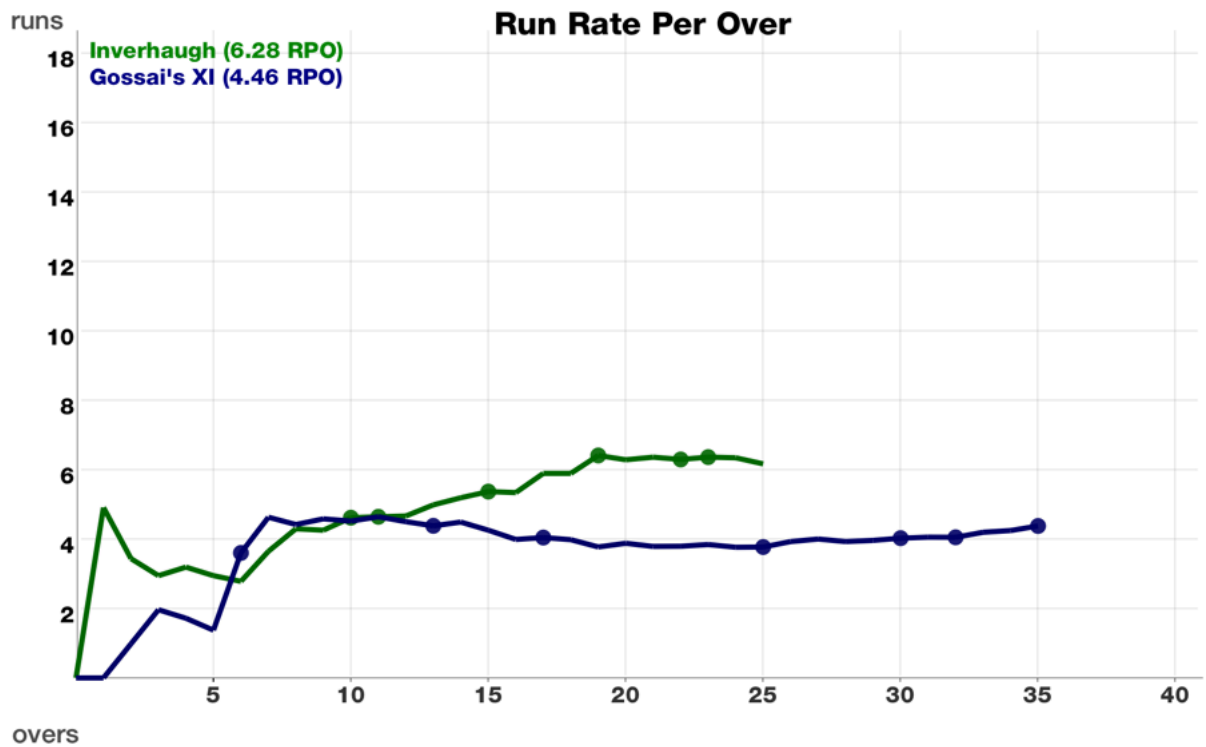

Inverhaugh vs Gossai's XI

WORM