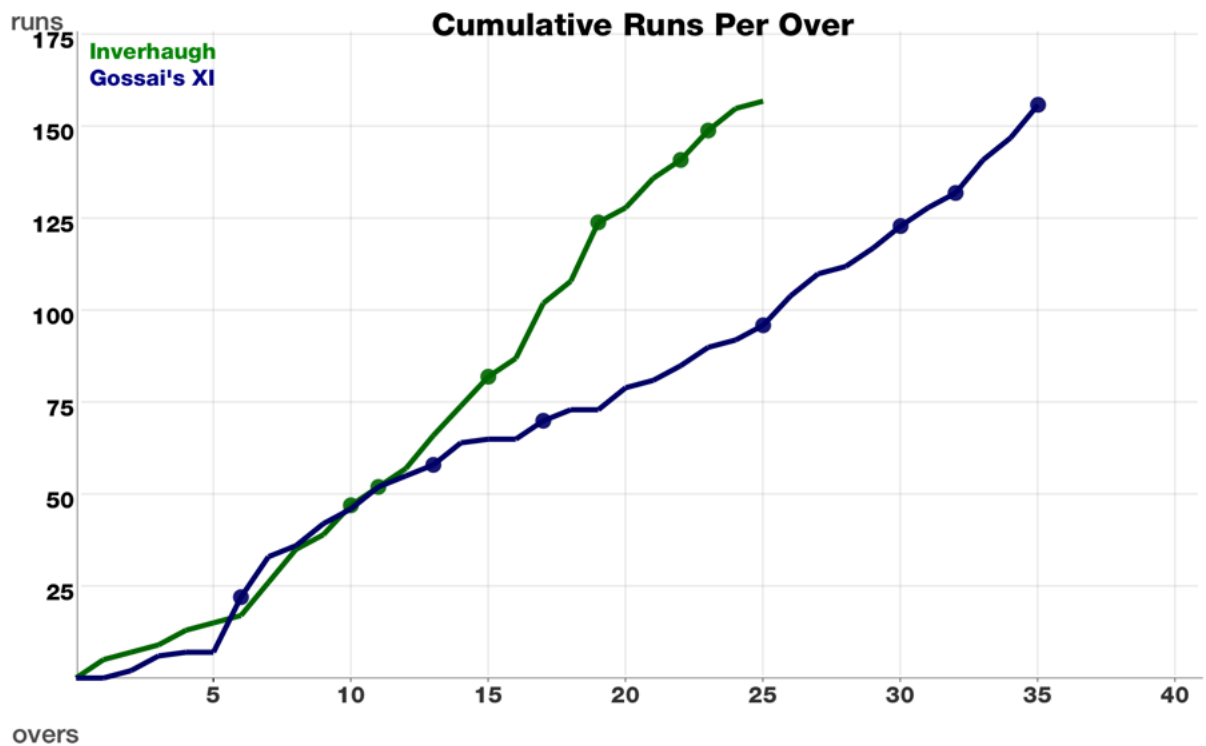

Inverhaugh vs Gossai's XI

WORM