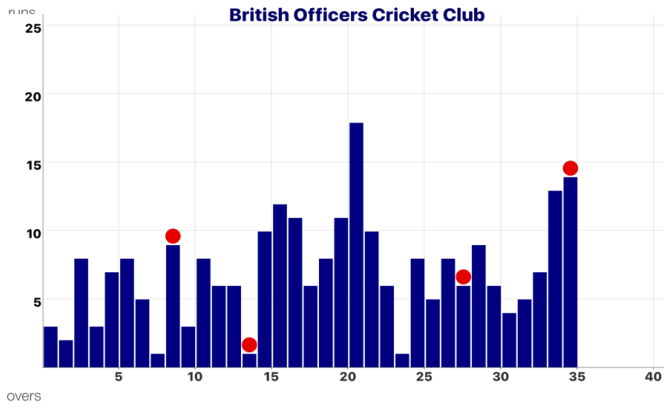

Inverhaugh vs British Officers Cricket Club

Manhattan