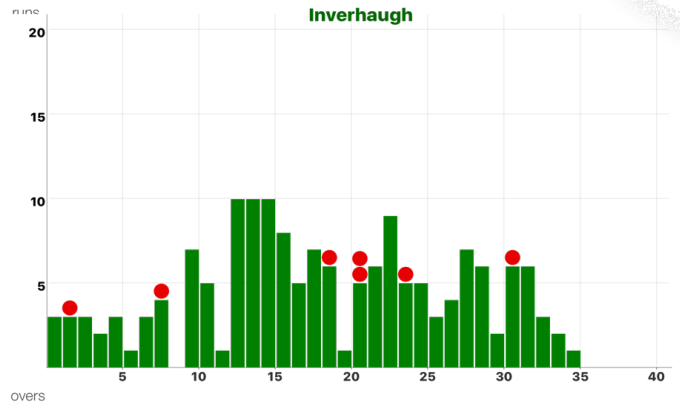

Inverhaugh vs British Officers Cricket Club

Manhattan