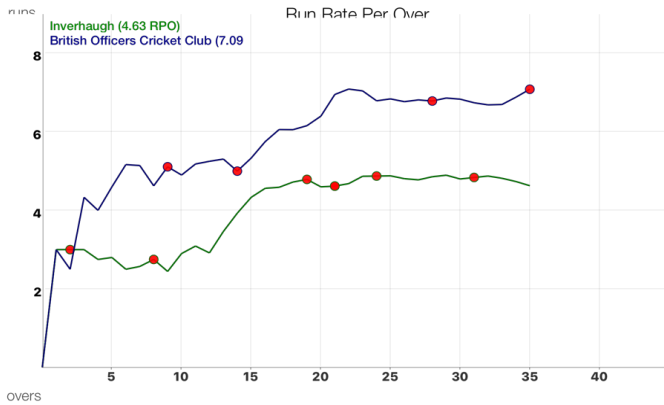

Inverhaugh vs British Officers Cricket Club

Manhattan

WORM