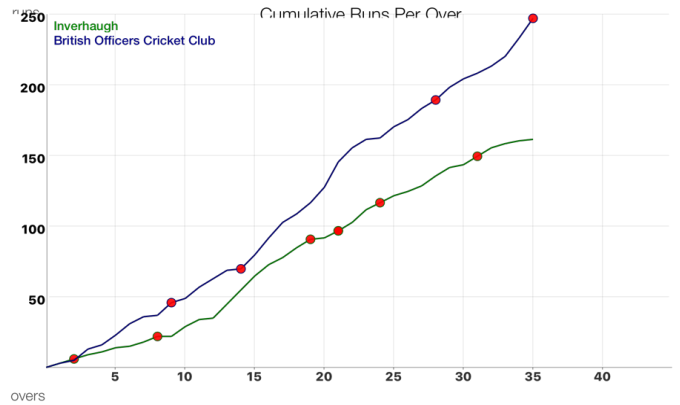

Inverhaugh vs British Officers Cricket Club

Manhattan

WORM