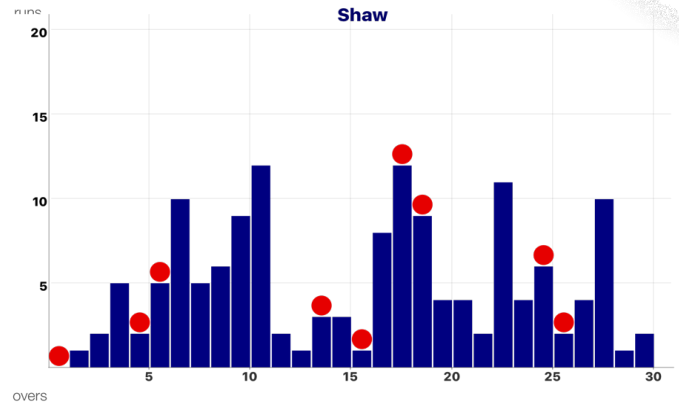

Inverhaugh vs Shaw

Manhattan