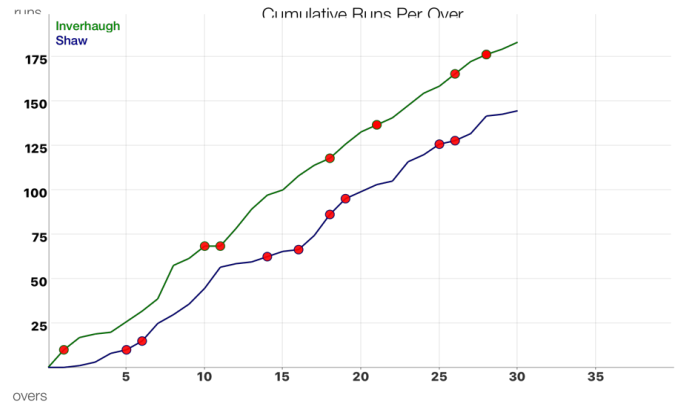

Inverhaugh vs Shaw

Manhattan

WORM