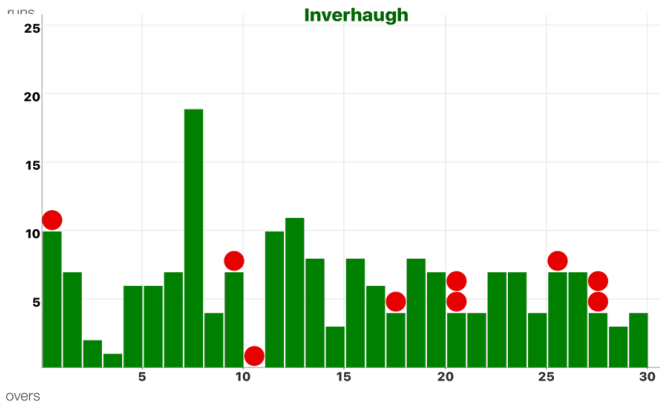

Inverhaugh vs Shaw

Manhattan