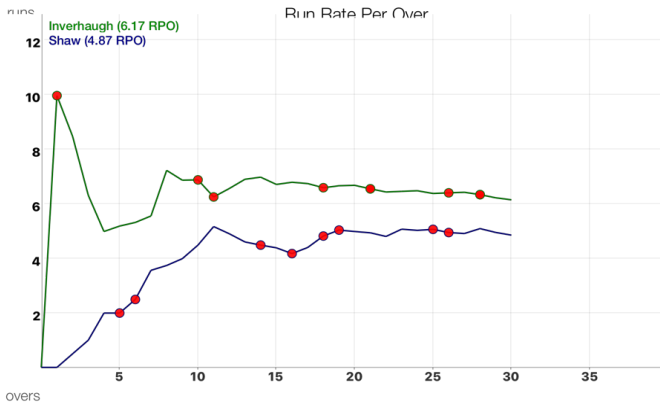

Inverhaugh vs Shaw

Manhattan

WORM