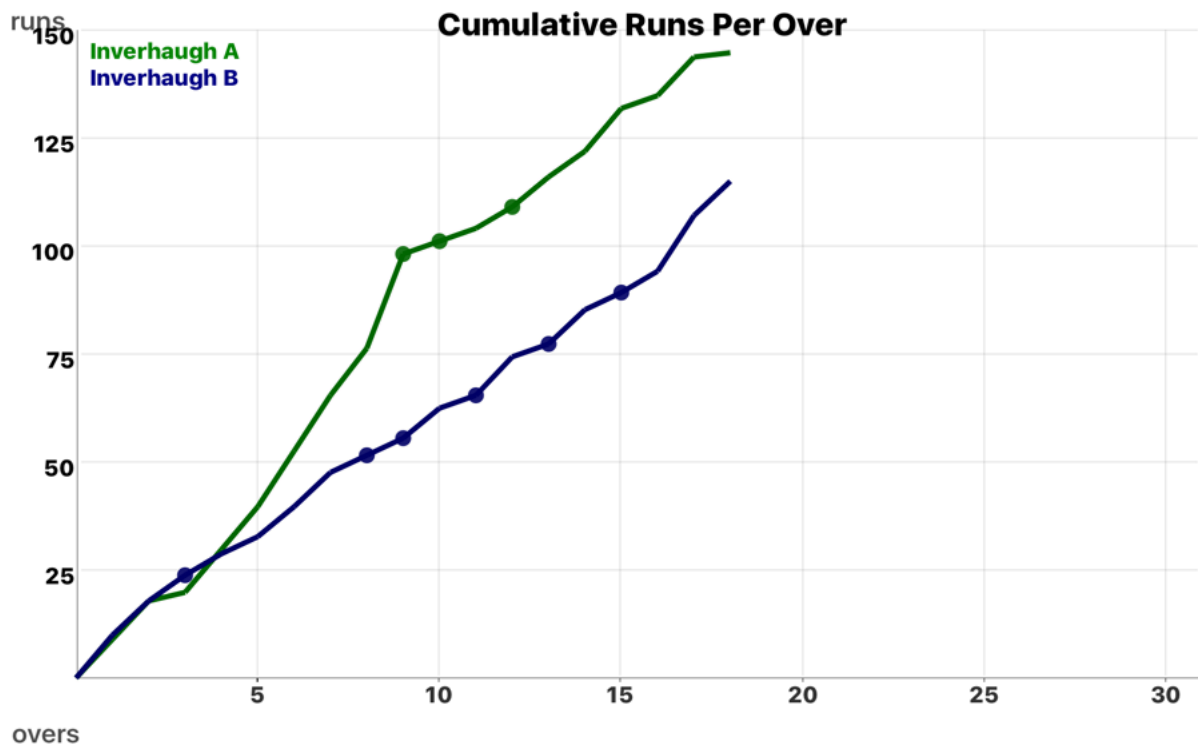

Inverhaugh B INNINGS

O	RUNS	WKT	BOWLER	BALL BY BALL
1	10	0	D Dennis	1wd 1 1wd 1 1 2 1 1wd 1
2	18	0	R Singh	. 1 1 1 1 4 .
3	24	1	D Dennis	1wd 2 1 1 1 W .
4	29	1	R Persaud	1 1 . 1 1 1
5	33	1	D Dennis	1 . . 1 1 1
6	40	1	R Persaud	1 1wd 1 1 2 . 1
7	48	1	D Dennis	1wd 2 1 1wd 1 . 1 1
8	52	2	R Persaud	. 1 1 1 1 W
9	56	3	G Soanes	1 1 1 W 1 .
10	63	3	R Persaud	1 1 1 1wd 1 1 1
11	66	4	G Soanes	. . 1 2 W .
12	75	4	Ch Patel	1 1 2 1wd . 2 2
13	78	5	G Soanes	1 . . 2 W .
14	86	5	Ch Patel	2 . 1 2 2 1
15	90	6	R Singh	1 1wd 1 . . 1wd W . .
16	95	6	N Cockwell	1 1 1 1 1 .
17	108	6	R Singh	2 3wd . 3 . 1 1wd 1 . 1 1wd
18	116	6	J Cullen	2wd 2wd 1 2 . 1 . .

Inverhaugh A vs Inverhaugh B

Manhattan

Inverhaugh A vs Inverhaugh B

WORM

Inverhaugh A vs Inverhaugh B

Batsmans Stats.

BATSMAN	TEAM	R	B	MIN	4s	6s	SR	SS	N/O	50s	100s
1 L Lee	Inverhaugh A	40	28	23	6		142.9	50.0%	1		
2 A Dyal	Inverhaugh A	31	32	51	3		96.9	53.1%			
3 R B Singh	Inverhaugh B	25	27	36			92.6	81.5%			
4 A Deep	Inverhaugh A	22	22	19	1		100.0	59.1%	1		
5 Ch Patel	Inverhaugh A	18	22	25	2		81.8	36.4%	1		
6 A Madan	Inverhaugh B	16	16	23			100.0	62.5%	1		
7 V Correia	Inverhaugh B	15	18	20			83.3	61.1%			
8 N Cockwell	Inverhaugh A	11	8	9	2		137.5	50.0%			
9 R Kirupal	Inverhaugh B	11	9	10	1		122.2	77.8%			
10 S Cullen	Inverhaugh B	10	15	21			66.7	66.7%			
11 J A Metcalf	Inverhaugh B	7	13	12			53.8	38.5%	1		
12 P Cheesmond	Inverhaugh B	6	6	9			100.0	83.3%			
13 G Soanes	Inverhaugh A	5	4	3	1		125.0	50.0%			
14 T Boodhoo	Inverhaugh B	4	5	6			80.0	80.0%			
15 I Ayub	Inverhaugh B	2	3	1			66.7	33.3%	1		