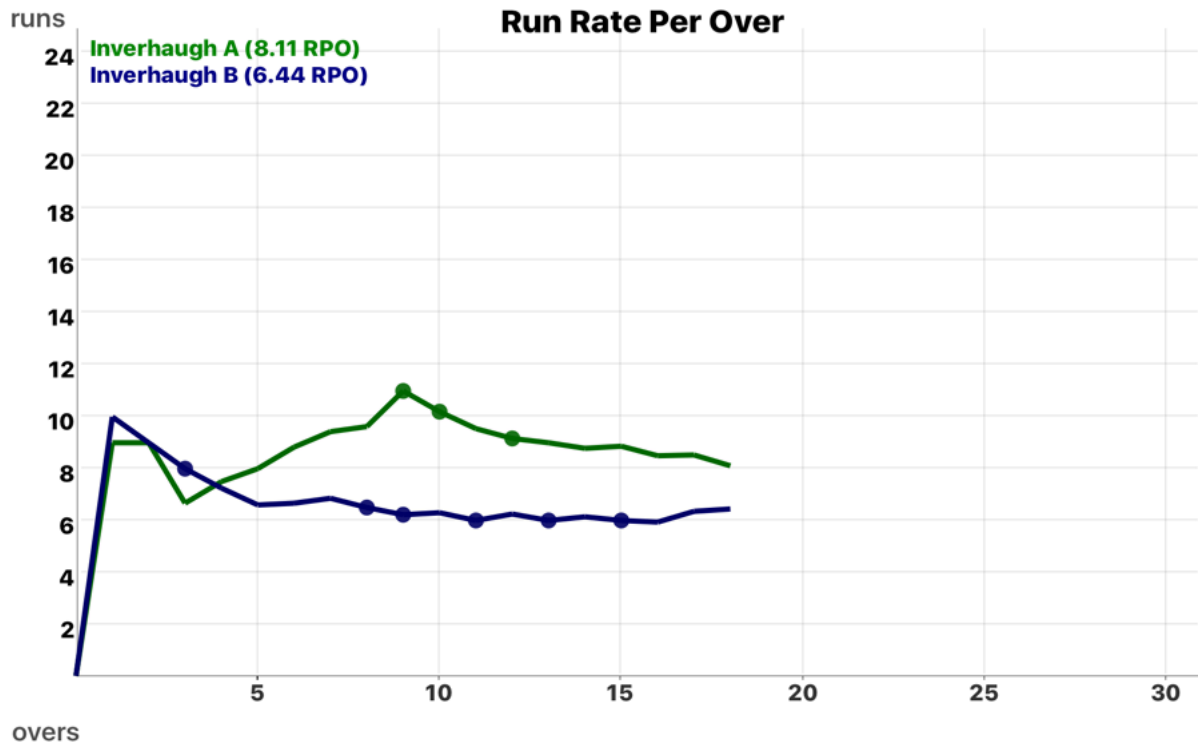

Inverhaugh B INNINGS

O	RUNS	WKT	BOWLER	BALL BY BALL
1	10	0	D Dennis	1wd 1 1wd 1 1 2 1 1wd 1
2	18	0	R Singh	. 1 1 1 1 4 .
3	24	1	D Dennis	1wd 2 1 1 1 W .
4	29	1	R Persaud	1 1 . 1 1 1
5	33	1	D Dennis	1 . . 1 1 1
6	40	1	R Persaud	1 1wd 1 1 2 . 1
7	48	1	D Dennis	1wd 2 1 1wd 1 . 1 1
8	52	2	R Persaud	. 1 1 1 1 W
9	56	3	G Soanes	1 1 1 W 1 .
10	63	3	R Persaud	1 1 1 1wd 1 1 1
11	66	4	G Soanes	. . 1 2 W .
12	75	4	Ch Patel	1 1 2 1wd . 2 2
13	78	5	G Soanes	1 . . 2 W .
14	86	5	Ch Patel	2 . 1 2 2 1
15	90	6	R Singh	1 1wd 1 . . 1wd W . .
16	95	6	N Cockwell	1 1 1 1 1 .
17	108	6	R Singh	2 3wd . 3 . 1 1wd 1 . 1 1wd
18	116	6	J Cullen	2wd 2wd 1 2 . 1 . .

Inverhaugh A vs Inverhaugh B

Manhattan

Inverhaugh A vs Inverhaugh B

WORM

Inverhaugh A vs Inverhaugh B

Batsmans Stats.

BATSMAN	TEAM	R	B	MIN	4s	6s	SR	SS	N/O	50s	100s
1 L Lee	Inverhaugh A	40	28	23	6		142.9	50.0%	1		
2 A Dyal	Inverhaugh A	31	32	51	3		96.9	53.1%			
3 R B Singh	Inverhaugh B	25	27	36			92.6	81.5%			
4 A Deep	Inverhaugh A	22	22	19	1		100.0	59.1%	1		
5 Ch Patel	Inverhaugh A	18	22	25	2		81.8	36.4%	1		
6 A Madan	Inverhaugh B	16	16	23			100.0	62.5%	1		
7 V Correia	Inverhaugh B	15	18	20			83.3	61.1%			
8 N Cockwell	Inverhaugh A	11	8	9	2		137.5	50.0%			
9 R Kirupal	Inverhaugh B	11	9	10	1		122.2	77.8%			
10 S Cullen	Inverhaugh B	10	15	21			66.7	66.7%			
11 J A Metcalf	Inverhaugh B	7	13	12			53.8	38.5%	1		
12 P Cheesmond	Inverhaugh B	6	6	9			100.0	83.3%			
13 G Soanes	Inverhaugh A	5	4	3	1		125.0	50.0%			
14 T Boodhoo	Inverhaugh B	4	5	6			80.0	80.0%			
15 I Ayub	Inverhaugh B	2	3	1			66.7	33.3%	1		