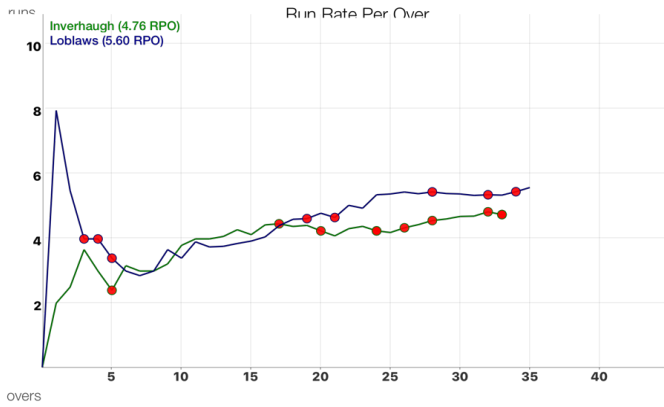

Inverhaugh vs Loblaws

Manhattan

WORM