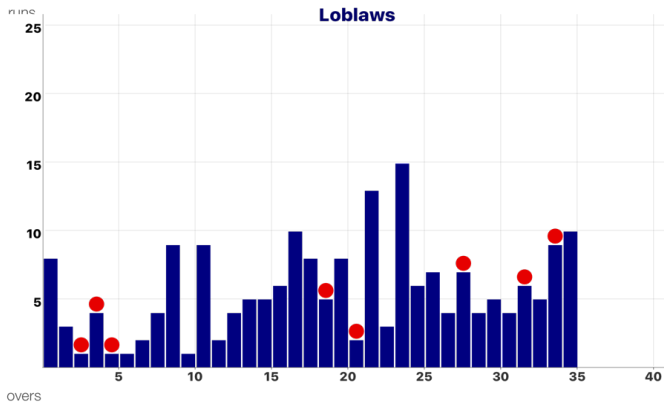

Inverhaugh vs Loblaws

Manhattan