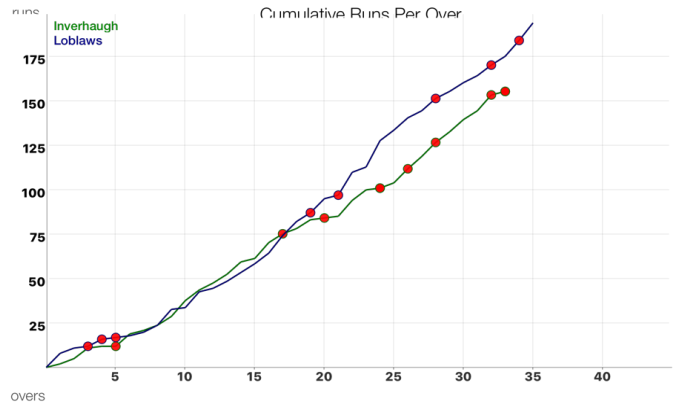

Inverhaugh vs Loblaws

Manhattan

WORM