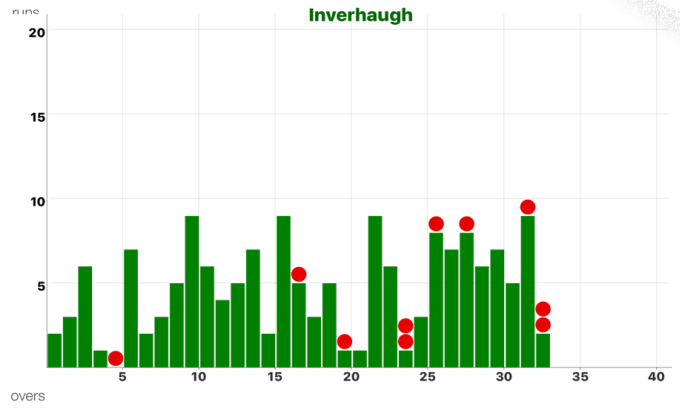

Inverhaugh vs Loblaws

Manhattan