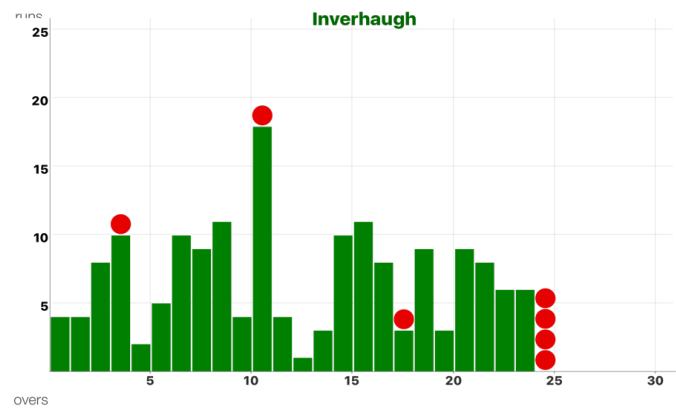

Inverhaugh vs Stratford Festival

Manhattan