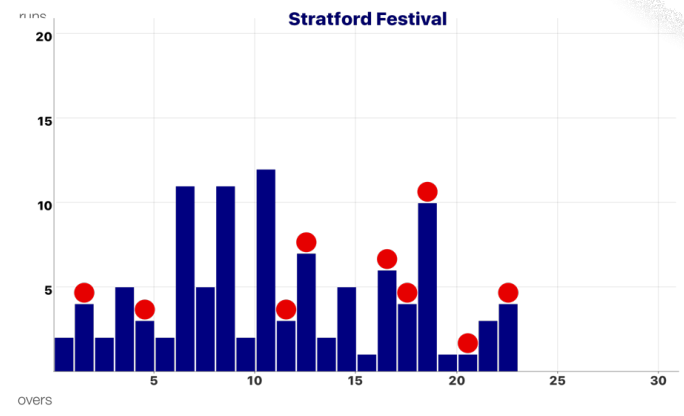

Inverhaugh vs Stratford Festival

Manhattan