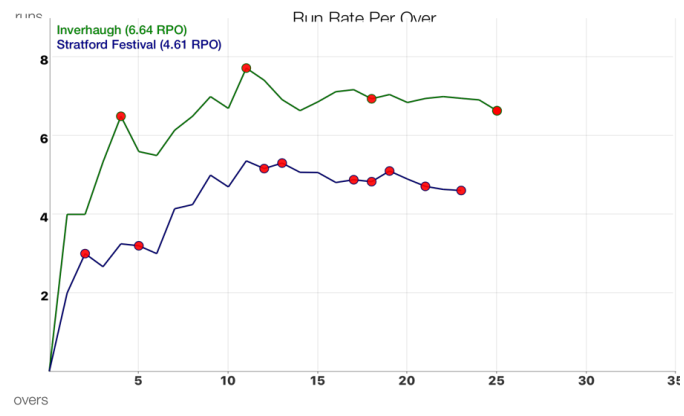

Stratford Festival INNINGS

O	RUNS	WKT	BOWLER	BALL BY BALL
1	2	0	U Patel 2
2	6	1	D Dennis	1 . W . . 3
3	8	1	U Patel 2 .
4	13	1	D Dennis	. 1 1by 2 . 1wd .
5	16	2	U Patel	. . 1 1wd . 1wd W .
6	18	2	D Dennis	. 2
7	29	2	U Patel	. 1wd 1wd 1wd 4 3 1wd . . .
8	34	2	D Dennis	3 1 1
9	45	2	B Duncan	. 1 1wd 1 2 . . 6
10	47	2	R Singh	. . 1 . 1 .
11	59	2	B Duncan	1 2 1wd . 2 2wd . 4
12	62	3	R Singh	. W 1 1 . 1
13	69	4	B Duncan	2 1 . 1wd 1wd 1nb . 1wd W .
14	71	4	R Singh	. . 1 . 1 .
15	76	4	B Duncan	4 . 1
16	77	4	R Singh	. 1
17	83	5	B Duncan	. 1 . W 2 1by 2
18	87	6	R Singh	. 1 2wd . 1 . W
19	97	7	N Cockwell	1wd 1 5wd . . 3wd W . .
20	98	7	J Cullen 1by .
21	99	8	N Cockwell	. . 1wd W . . .
22	102	8	J Cullen	. 2 . . 1 .
23	106	9	N Cockwell	4 W

Inverhaugh vs Stratford Festival

Manhattan

WORM

Inverhaugh vs Stratford Festival

Batsmans Stats.

BATSMAN	TEAM	R	B	MIN	4s	6s	SR	SS	N/O	50s	100s
1 S Cullen	Inverhaugh	49	48	66	6		102.1	58.3%			
2 B Patel	Inverhaugh	29	39	44	3		74.4	48.7%			
3 J A Metcalf	Inverhaugh	25	39	63	1		64.1	43.6%			
4 S Usmani	Stratford Festival	24	17	22	1	1	141.2	52.9%			
5 R Wilkie	Stratford Festival	20	54	59	1		37.0	24.1%			
6 B Boulton	Stratford Festival	18	21	33	2		85.7	42.9%			
7 S Dayanandan	Inverhaugh	11	8	10	2		137.5	62.5%			
8 J Kissick	Inverhaugh	11	20	23			55.0	40.0%			
9 D Fernandez	Stratford Festival	5	6	6			83.3	66.7%			
10 G Bhatt	Stratford Festival	4	6	3			66.7	50.0%			
11 CJ Astronomo	Stratford Festival	3	7	4			42.9	28.6%			
12 Z Misener	Stratford Festival	2	8	3			25.0	12.5%			
13 N Cockwell	Inverhaugh	0	1				0.0				
14 D Dennis	Inverhaugh	0	1				0.0				
15 J Laing	Stratford Festival	0	10	5			0.0				
16 Z Williams	Stratford Festival	0	4	3			0.0		1		
17 E Vieira	Stratford Festival	0	3	2			0.0				